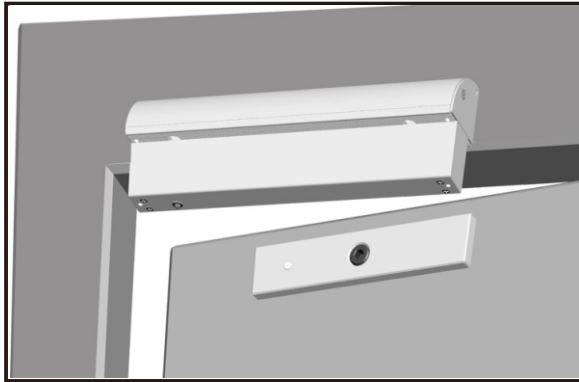

YLI ELECTRONIC

LC Bracket for EM Lock

Specification

Model	Size(unit:mm)	Suitable For	Used With	Weight
MBK-180LC	170Lx39Wx39H	Narrow door	YM-180, YM-180D	0.22kg
MBK-280LC	250Lx48Wx42H	Narrow door	YM-280, YM-280(LED), YM-280T(LED) YM-280D, YM-280D(LED), YM-280TD(LED)	0.42kg
MBK-350LC	285Lx48Wx42H	Narrow door	YM-350, YM-350(LED), YM-350T(LED) YM-350BZ, YM-350D, YM-350D(LED) YM-350TD(LED), YM-350DBZ	0.49kg
MBK-350LC-W	228Lx48Wx42H	Narrow door	YM-350W, YM-350W-S	0.42kg

Installation

The power cable can be concealed inside the new type LC bracket , it is elegant and the cable can be protected

The power cable is exposed outside when installing the old type L bracket , it is not elegant and easy to be destroyed.