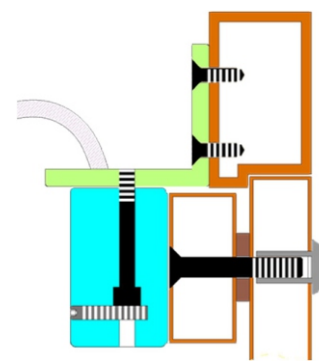

YLI ELECTRONIC

LC Bracket for EM Lock

Specification

Model	Size(unit:mm)	Suitable For	Used With	Weight
MBK-180LC	170Lx39Wx39H	Narrow door	YM-180, YM-180D	0.22kg
MBK-280LC	250Lx48Wx42H	Narrow door	YM-280, YM-280(LED), YM-280T(LED) YM-280D, YM-280D(LED), YM-280TD(LED)	0.42kg
MBK-350LC	285Lx48Wx42H	Narrow door	YM-350, YM-350(LED), YM-350T(LED) YM-350BZ, YM-350D, YM-350D(LED) YM-350TD(LED), YM-350DBZ	0.49kg
MBK-350LC-W	228Lx48Wx42H	Narrow door	YM-350W, YM-350W-S	0.42kg

Installation

The power cable can be concealed inside the new type LC bracket , it is elegant and the cable can be protected

The power cable is exposed outside when installing the old type L bracket , it is not elegant and easy to be destroyed.