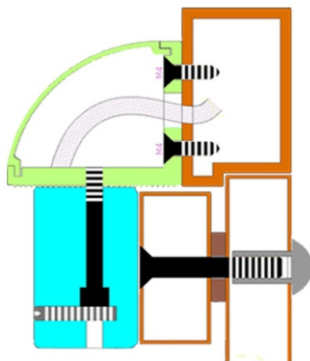

YLI ELECTRONIC

LC Bracket for EM Lock

Specification

Model	Size(unit:mm)	Suitable For	Used With	Weight
MBK-180LC	170Lx39Wx39H	Narrow door	YM-180, YM-180D	0.22kg
MBK-280LC	250Lx48Wx42H	Narrow door	YM-280, YM-280(LED), YM-280T(LED) YM-280D, YM-280D(LED), YM-280TD(LED)	0.42kg
MBK-350LC	285Lx48Wx42H	Narrow door	YM-350, YM-350(LED), YM-350T(LED) YM-350BZ, YM-350D, YM-350D(LED) YM-350TD(LED), YM-350DBZ	0.49kg
MBK-350LC-W	228Lx48Wx42H	Narrow door	YM-350W, YM-350W-S	0.42kg

Installation

The power cable can be concealed inside the new type LC bracket , it is elegant and the cable can be protected

The power cable is exposed outside when installing the old type L bracket , it is not elegant and easy to be destroyed.