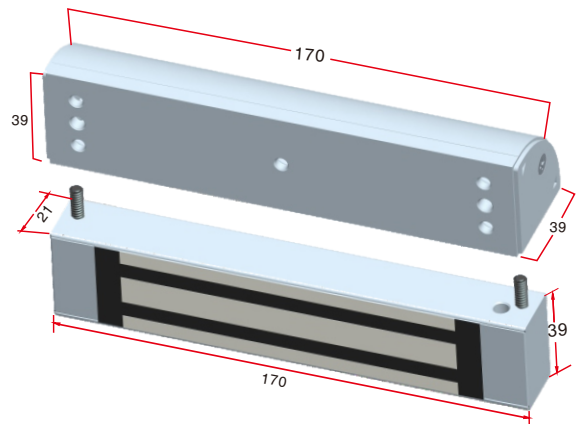

YLI ELECTRONIC

LC Bracket for EM Lock

Specification

Model	Size(unit:mm)	Suitable For	Used With	Weight
MBK-180LC	170Lx39Wx39H	Narrow door	YM-180, YM-180D	0.22kg
MBK-280LC	250Lx48Wx42H	Narrow door	YM-280, YM-280(LED), YM-280T(LED) YM-280D, YM-280D(LED), YM-280TD(LED)	0.42kg
MBK-350LC	285Lx48Wx42H	Narrow door	YM-350, YM-350(LED), YM-350T(LED) YM-350BZ, YM-350D, YM-350D(LED) YM-350TD(LED), YM-350DBZ	0.49kg
MBK-350LC-W	228Lx48Wx42H	Narrow door	YM-350W, YM-350W-S	0.42kg

Installation

The power cable can be concealed inside the new type LC bracket , it is elegant and the cable can be protected

The power cable is exposed outside when installing the old type L bracket , it is not elegant and easy to be destroyed.